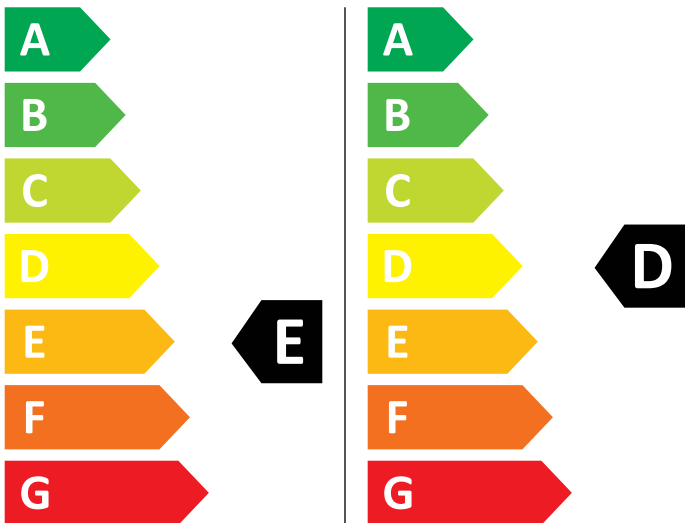

ENERG

Electrolux

EW7W474BI 914606605

Water consumption: **266 kWh/100**

Water consumption: **69 kWh/100**

4,0 kg

7,0 kg

60 L