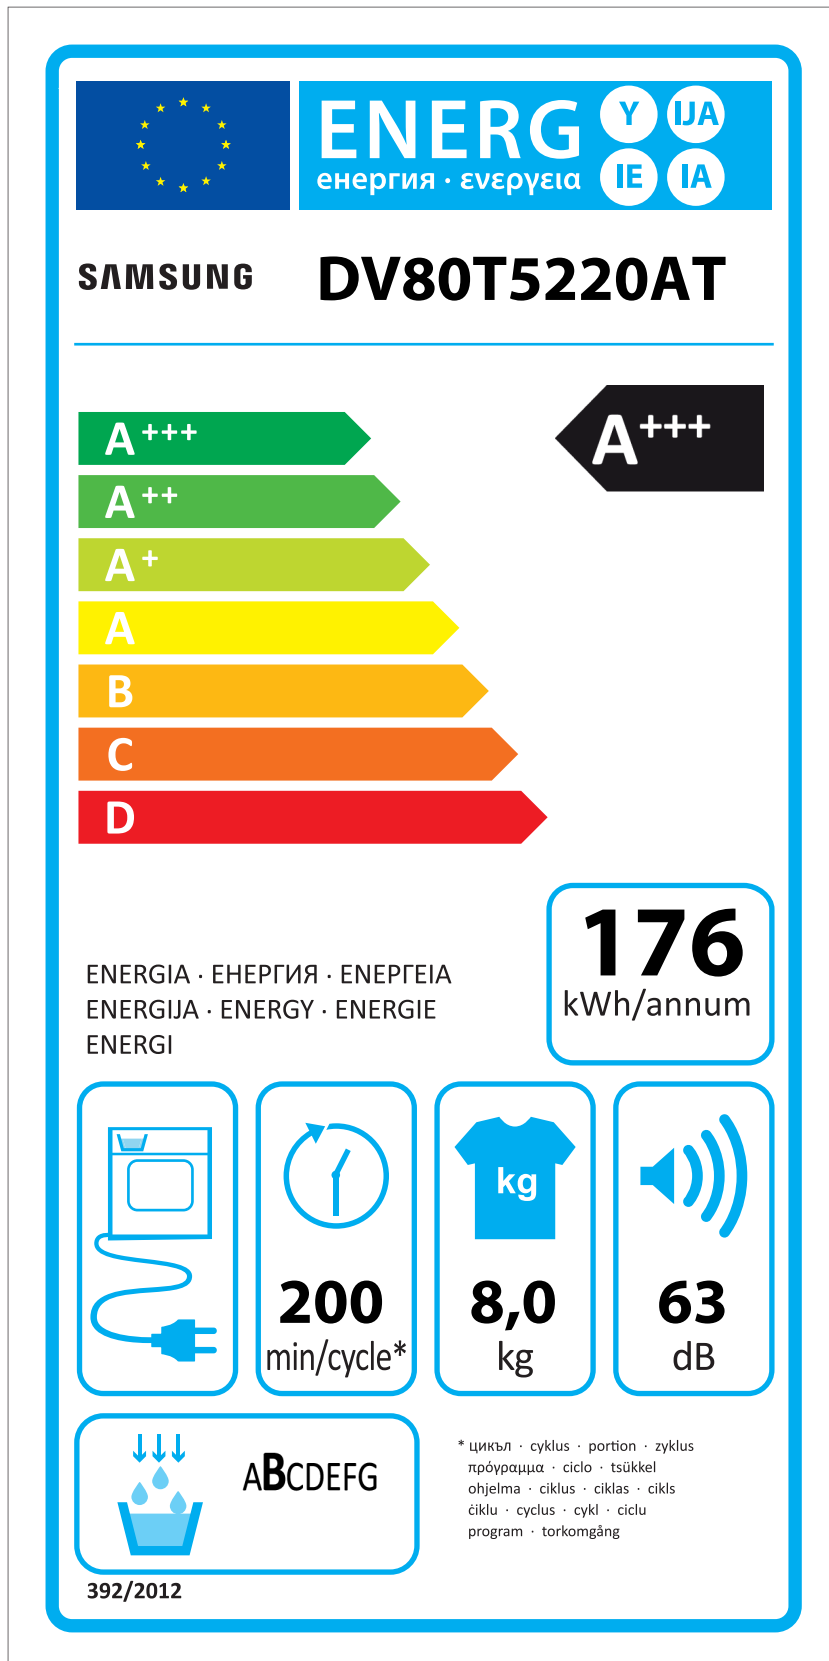

# ERP LABEL ENERGY (DRYER CONDENSER TYPE)

CODE : DC68-03225C  
Size : 110 x 220 (mm)  
Material : ART