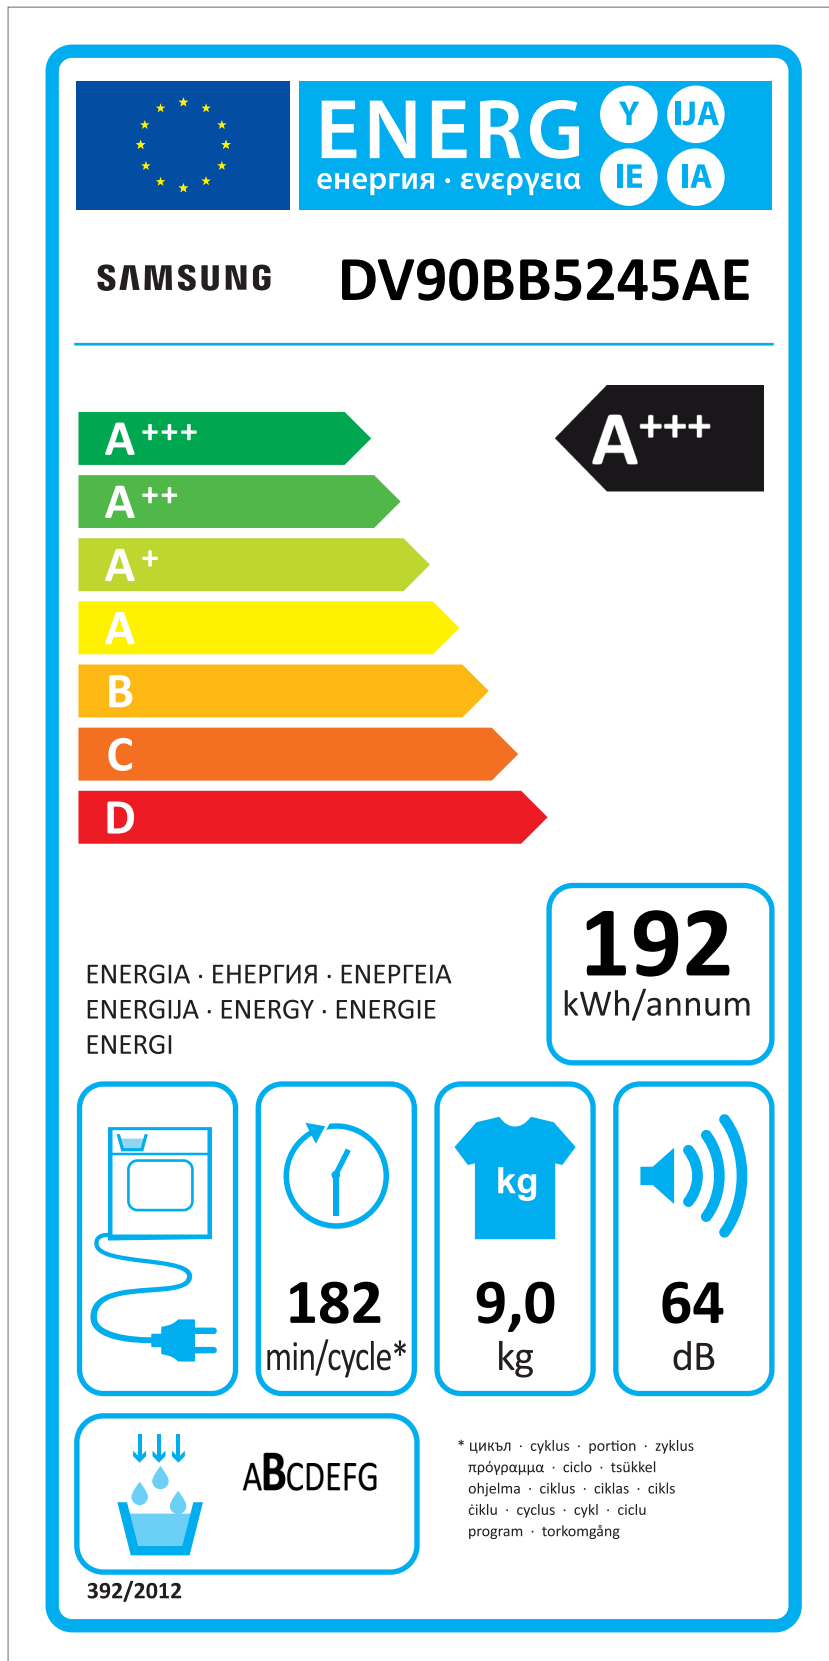

ERP LABEL ENERGY (DRYER CONDENSER TYPE)

CODE : DC68-03225C
Size : 110 x 220 (mm)
Material : ART